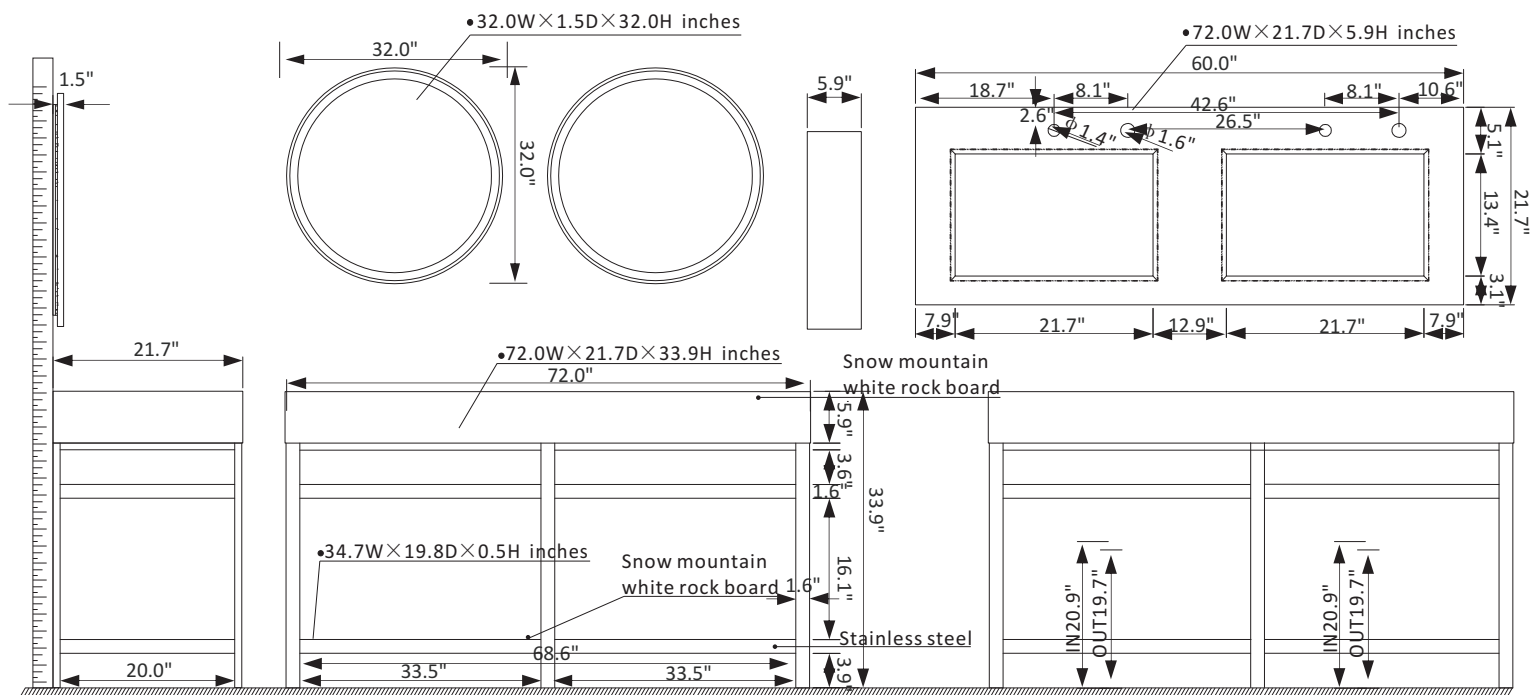

## Features

- Brushed-gold stainless steel bracket provides exceptional durability.
- Snow mountain-white stone top with beautiful natural veining.
- Rectangular, white faux-stone undermount sink coordinates with top.
- Open fixed shelf provides ample room for item storage and display.
- Double, circular matching LED-framed mirrors matches vanity.
- Pre-drilled and designed for easy plumbing and faucet installation.